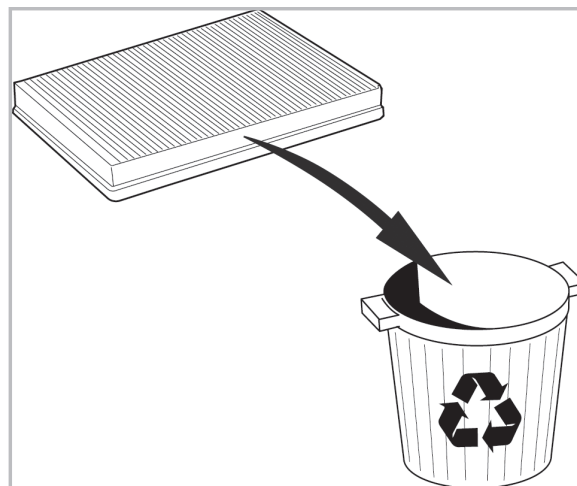

PROTECT

combined with active carbon

715693

FH343

CA

WANT TO KNOW MORE?

www.valeo-techassist.com

FOR  
PORSCHE PANAMERA A/C+ (09/09 >)