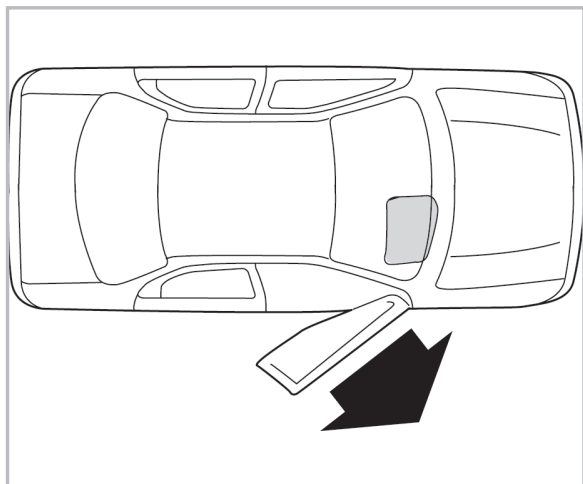

PROTECT

combined with active carbon

715693

FH343

CA

WANT TO KNOW MORE?

www.valeo-techassist.com

FOR  
PORSCHE PANAMERA A/C+ (09/09 >)