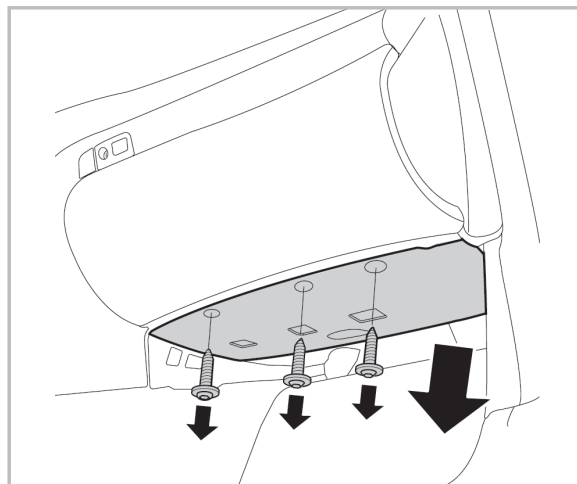

PROTECT

combined with active carbon

715693

FH343

CA

WANT TO KNOW MORE?

www.valeo-techassist.com

FOR  
PORSCHE PANAMERA A/C+ (09/09 >)