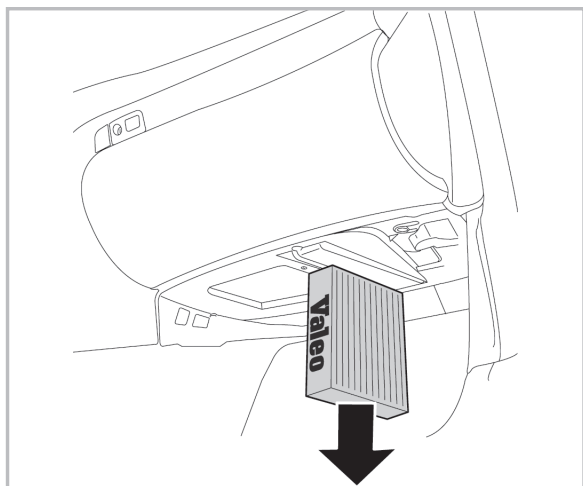

PROTECT

combined with active carbon

715693

FH343

CA

WANT TO KNOW MORE?

www.valeo-techassist.com

FOR  
PORSCHE PANAMERA A/C+ (09/09 >)