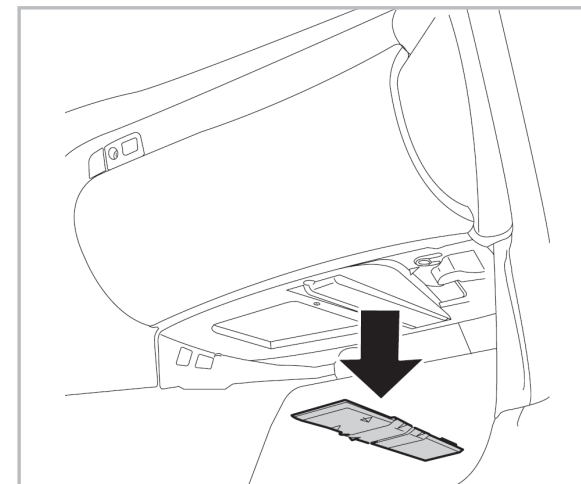

PROTECT

combined with active carbon

715693

FH343

CA

WANT TO KNOW MORE?

www.valeo-techassist.com

FOR  
PORSCHE PANAMERA A/C+ (09/09 >)